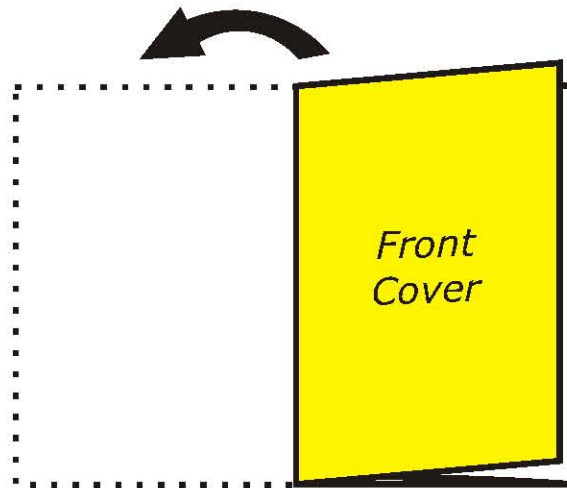

LISTENING TO THE MESSAGE

OUTSIDE