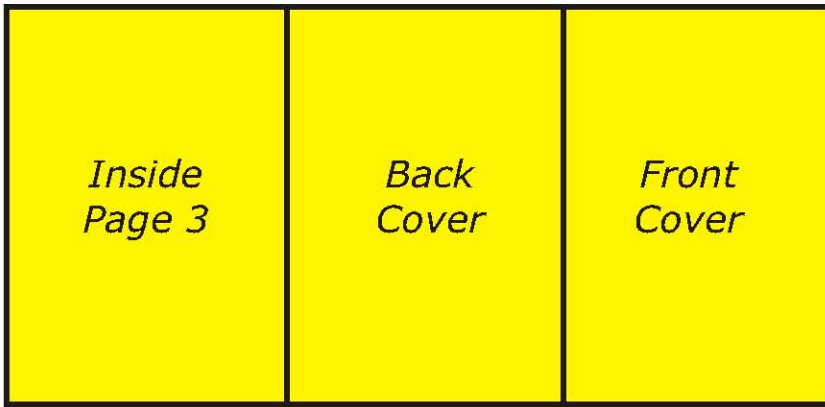

CARD CONSTRUCTION

OUTSIDE

= These pages can be printed with your design in full colour.